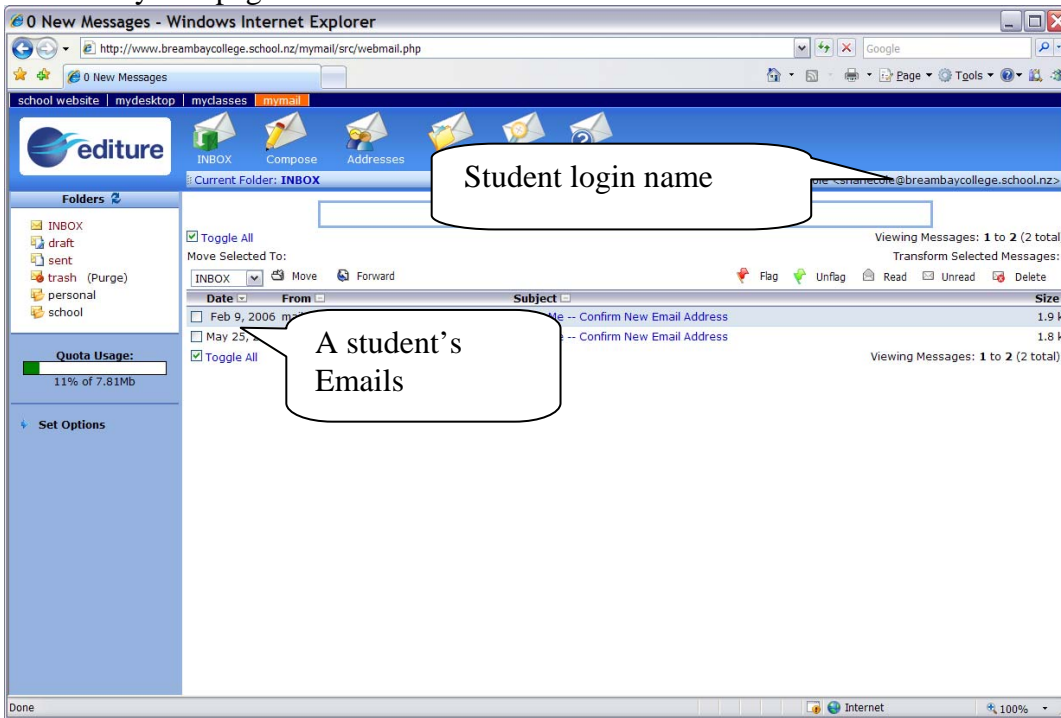

Student mymail page