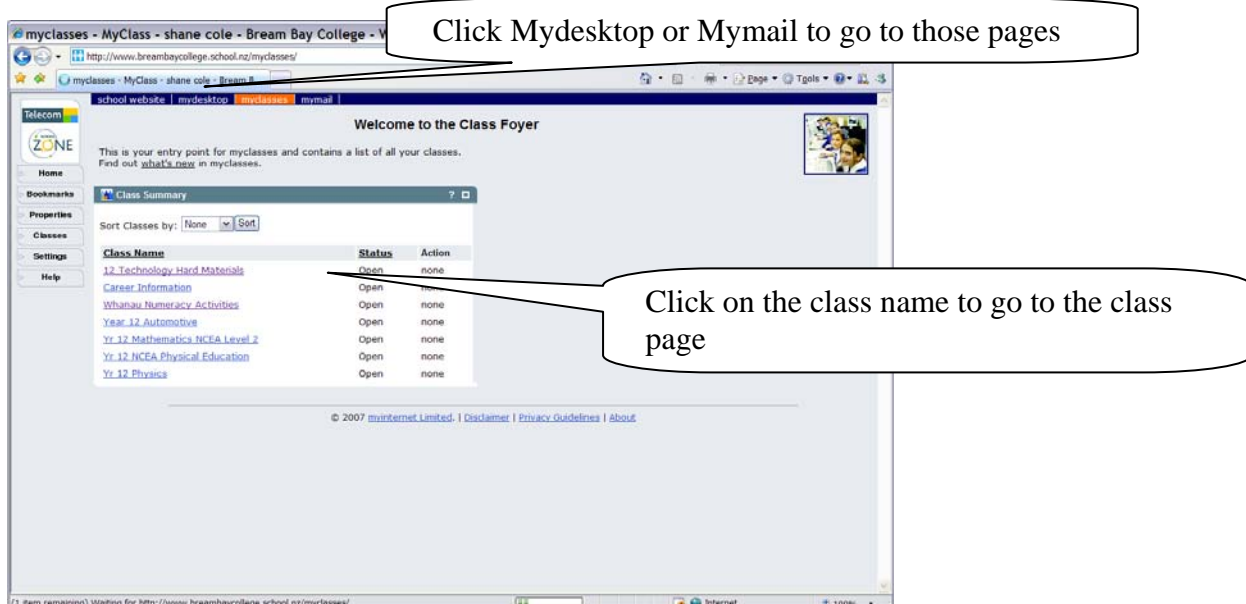

For Myclasses the following screen appears