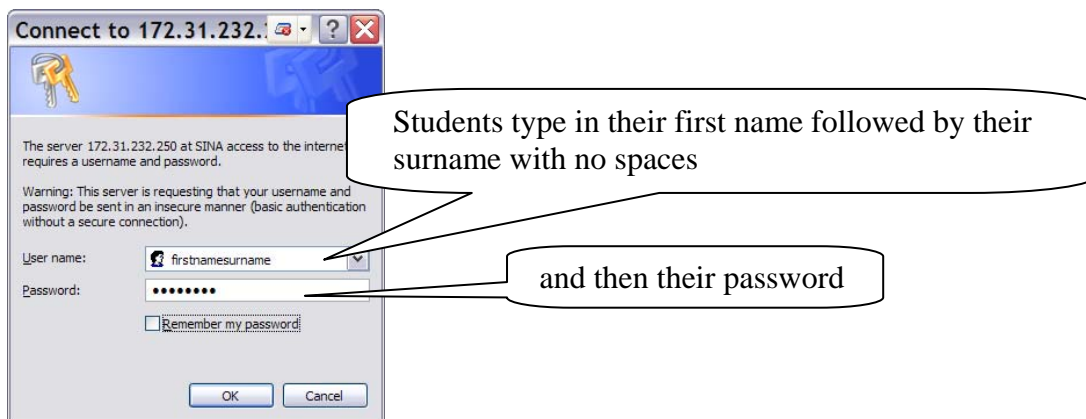

Student Internet

Each student at Bream Bay College is given an in school computer account and an internet account.

The in school computer account provides the student with access to preloaded software along with word, excel, powerpoint etc. This account is used for production of assignment work or learning about ICT.

The internet account can be accessed both from within the school or from any computer connected to the net anywhere in the world. Students get access to a myclasses, mydesktop, mymail and a myportfolio page.

To access their Bream Bay College internet account the students must type in one of the following url's

- www.breambaycollege.school.nz/myclasses
- www.breambaycollege.school.nz/mydesktop
- www.breambaycollege.school.nz/mymail

After entering one of the url's above and pressing enter the following popup will appear